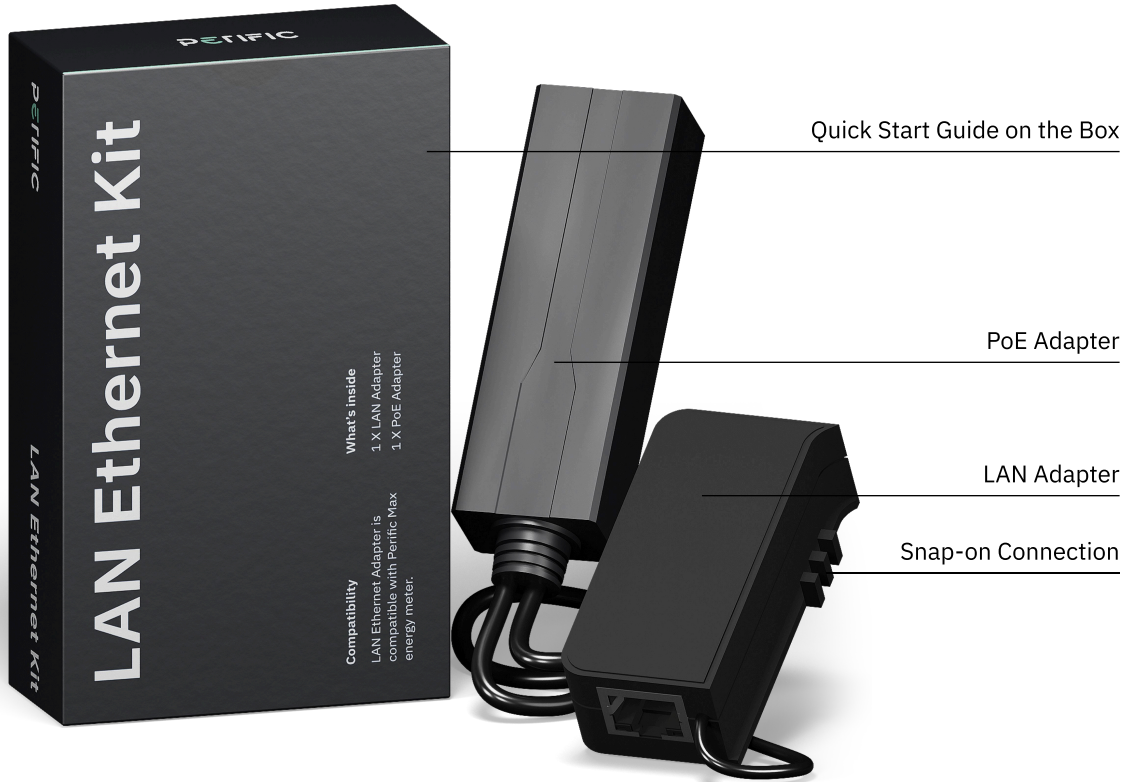

LAN Ethernet Kit

LAN Adapter Tech specs

- Compatibility: Perific Max
- Dimensions: 76 mm x 43 mm x 24 mm
- Cable Length: 200 mm
- IP Class: IP20
- Packaging Dimensions: 135 mm x 90 mm x 30 mm
- Weight: 35 g
- Data Speed: 100/1000Mbps

PoE Adapter Tech specs

- Dimensions: 80 mm x 30 mm x 23 mm
- Cable Length: 200 mm
- Weight: 50 g
- DC Jack: Type-B
- Data Speed: 100/1000Mbps