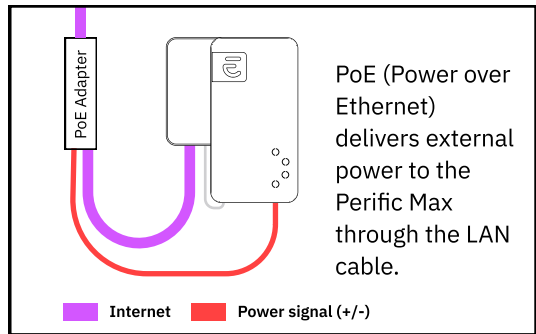

LAN Ethernet Kit

LAN Adapter Tech specs

- Compatibility: Perific Max
- Dimensions: 76 mm x 43 mm x 24 mm
- Cable Length: 200 mm
- IP Class: IP20
- Packaging Dimensions: 135 mm x 90 mm x 30 mm
- Weight: 35 g
- Data Speed: 100/1000Mbps

PoE Adapter Tech specs

- Dimensions: 80 mm x 30 mm x 23 mm
- Cable Length: 200 mm
- Weight: 50 g
- DC Jack: Type-B
- Data Speed: 100/1000Mbps