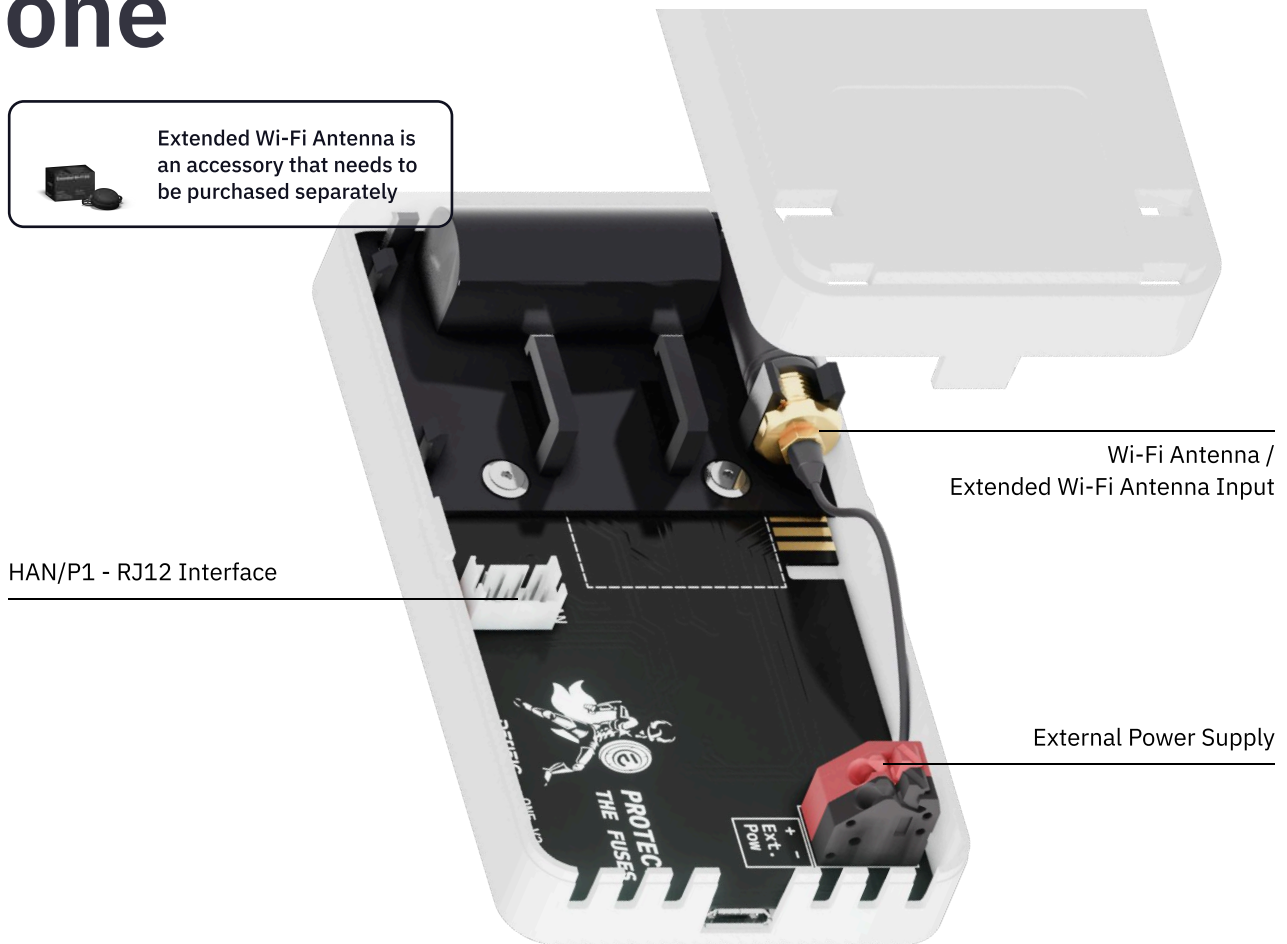

# PERIFIC one

The smart energy meter that optimizes and monitors your EV charging and overall power consumption.

Optimize EV  
Charging, Save  
Money

20+ Supported  
EV Charger Brands

Fuse Protection

Easy Installation

PERIFIC

[perific.com](https://perific.com)

Extended Wi-Fi Antenna is an accessory that needs to be purchased separately

## Tech specs

- Advanced Power Management
- Supports Wi-Fi 2,4 GHz b/g/n
- HAN/P1 - RJ12 Real-time data
- Power Supply: RJ12 / 5V DC
- IP Class: IP20
- Temp. Range:  $-40\text{ }^{\circ}\text{C} \sim +65\text{ }^{\circ}\text{C}$
- Dimensions: 110mm x 59mm x 27mm
- Weight: 94g
- Packaging Dimensions: 140mm x 80mm x 85mm
- Packaging Weight: 170g